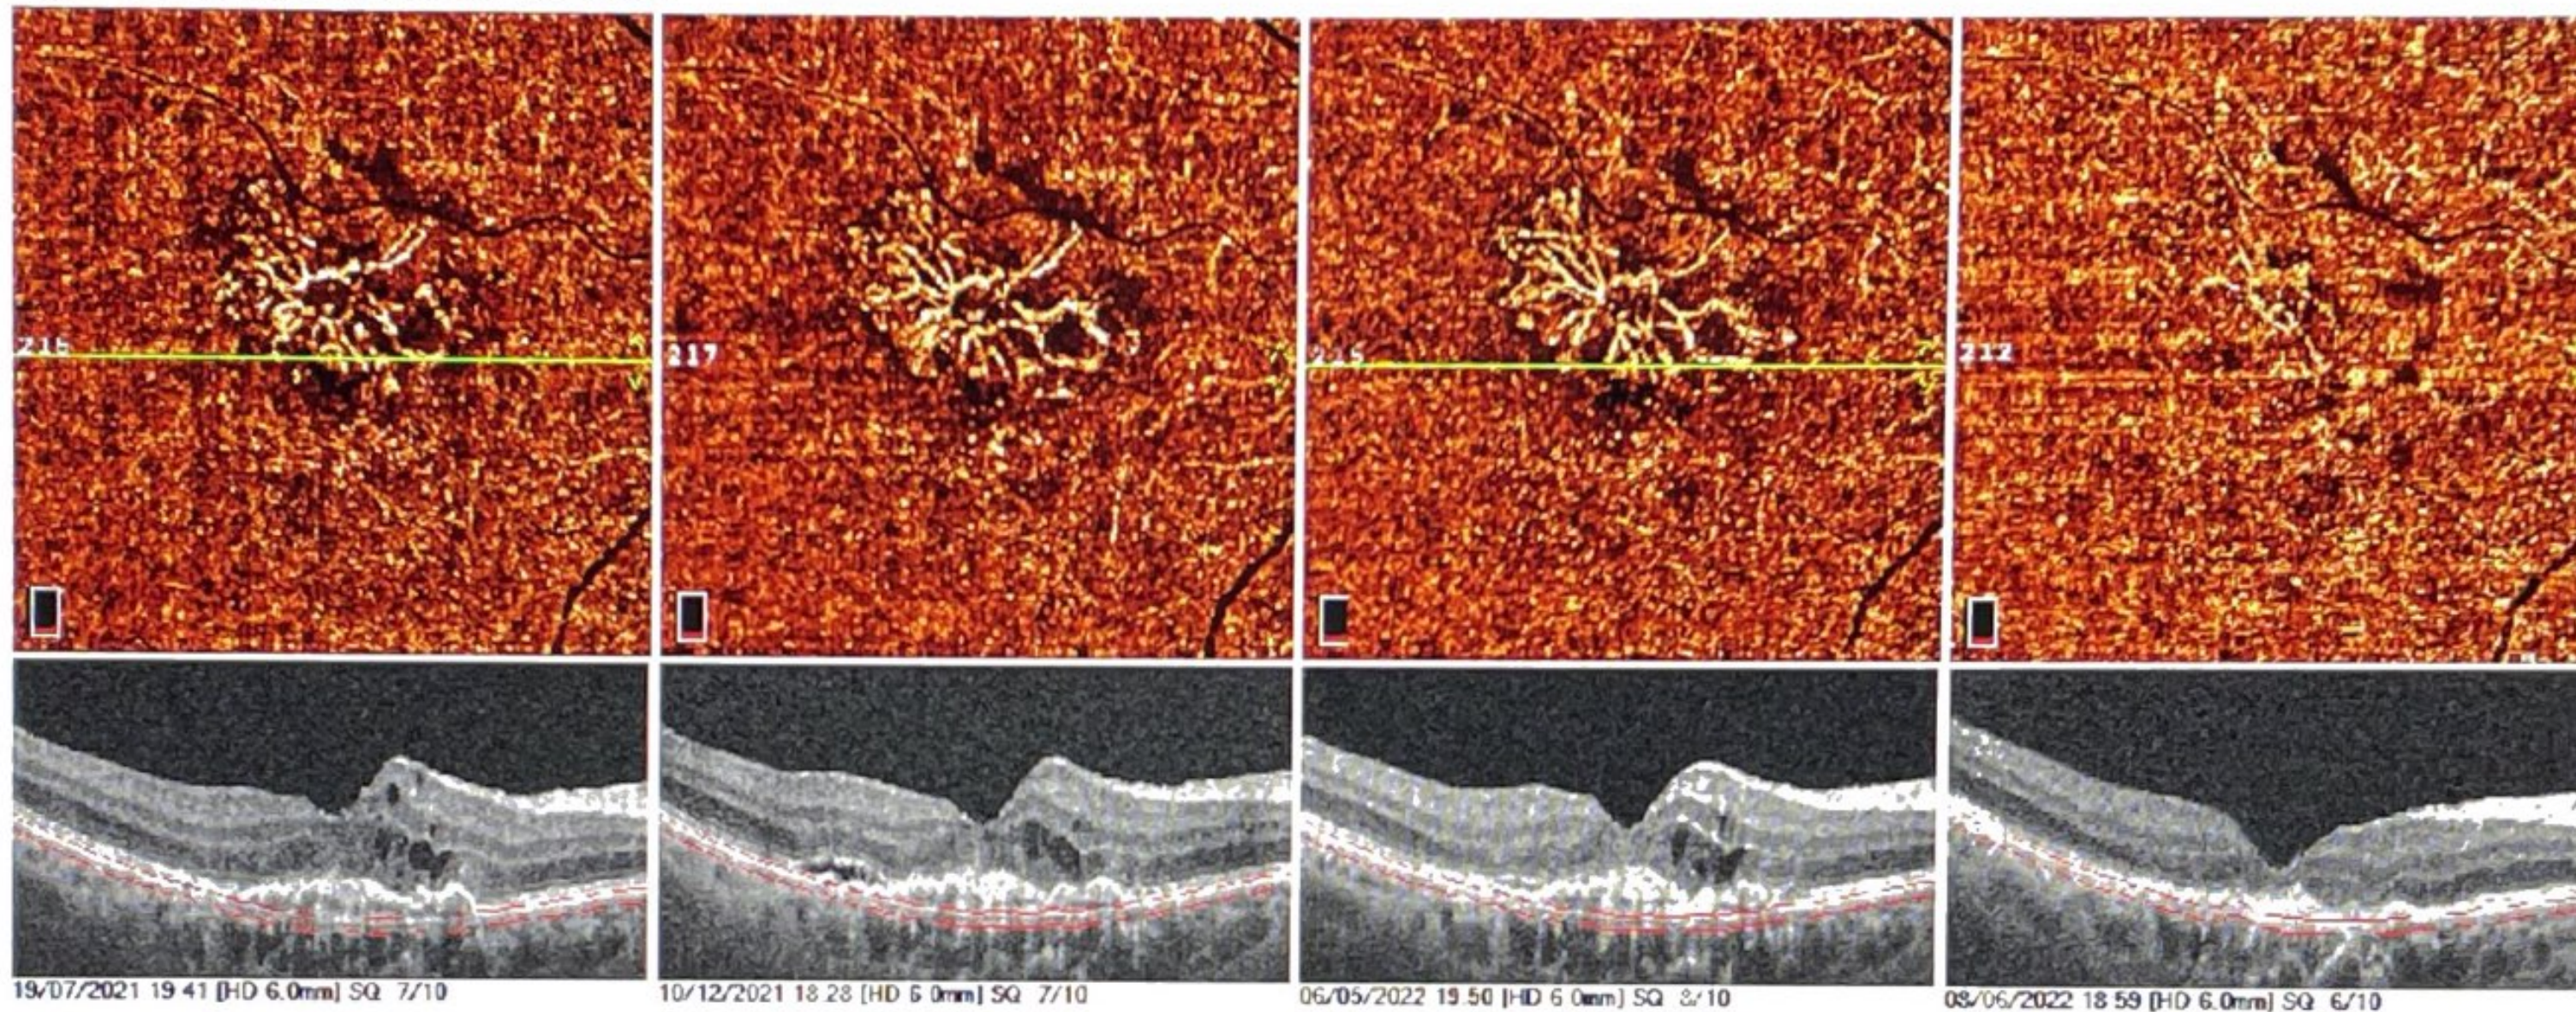

HD Angio Retina Multi Scans View

Right / OD

- Eye Face Slab
- Superficial
- Deep
- Outer Retina
- Choroidcapillaries
- Retina
- Custom

Measurement

- None
- Area
- Length
- Volume

Reset View

Link Scans

Invert

Color

ShowBrd

Angio

OCT

Auto Zoom